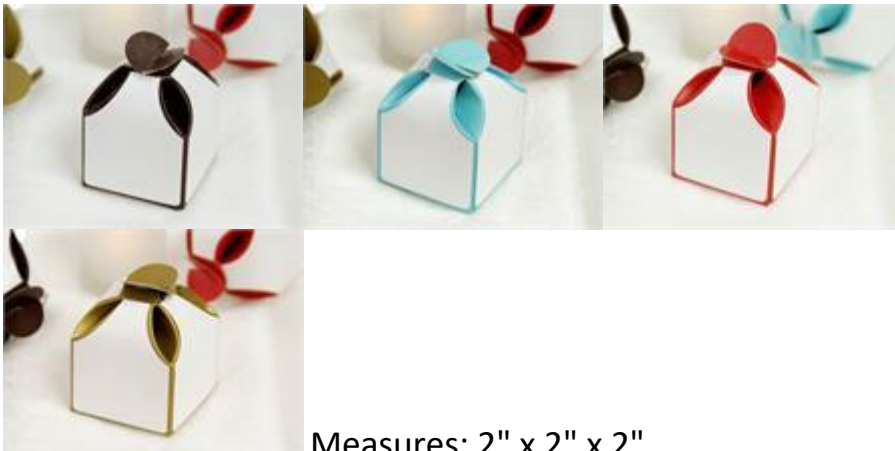

TRIANGLE HEART BOXES

AVAILABLE IN: WHITE

Approximate size of box: 3.5" tall, bottom 2" x 2"

PETAL TOP BOXES

AVAILABLE IN: BROWN, SAGE GREEN, WHITE, BLACK , TURQUOISE

Measures: 2" x 2" x 1"

HEART TOP FAVOR BOXES

AVAILABLE IN: WHITE Measures: 2"x 2x1/4

2X2 BALLOTIN BOXES

AVAILABLE IN: WHITE, BLACK, BROWN, FUSHIA, GOLD, IVORY, PINK, SAGE GREEN, SILVER, TURQUOISE

Size: 2"x2"x2"

TAPESTRY BOXES

AVAILABLE IN BLACK, FUSHIA, IVORY, BABY PINK, SAGE GREN,
TURQUOISE AND BROWN

Size: 3.5" x 3" x 1"

TWO-TONE BOXES

AVAILABLE IN: CHOCOLATE BROWN, TURQUOISE, RED, AND
GOLD

Measures: 2" x 2" x 2"

3X3X3 BOXES

AVAILABLE IN: TURQUOISE, NAVY BLUE, BLACK, SILVER,
FUSHIA, IVORY, CHOCOLATE BROWN, WHITE & VIOLET

Measures: 3" x 3" x 3"

4X4X2 BOXES

AVAILABLE IN: WHITE, CHOCOLATE BROWN, TURQUOISE,
SAGE GREEN, NAVY BLUE, SILVER, BLACK, IVORY, ORANGE,
BABY PINK, FUSCHIA

Measures: 4" x 4" x 2"

4X3X3 TOTE BOXES

AVAILABLE IN: WHITE, GOLD, SILVER, BLACK, BABY PINK, SAGE GREEN, TURQUOISE, IVORY, NAVY BLUE, NATURAL, CHOCOLATE BROWN